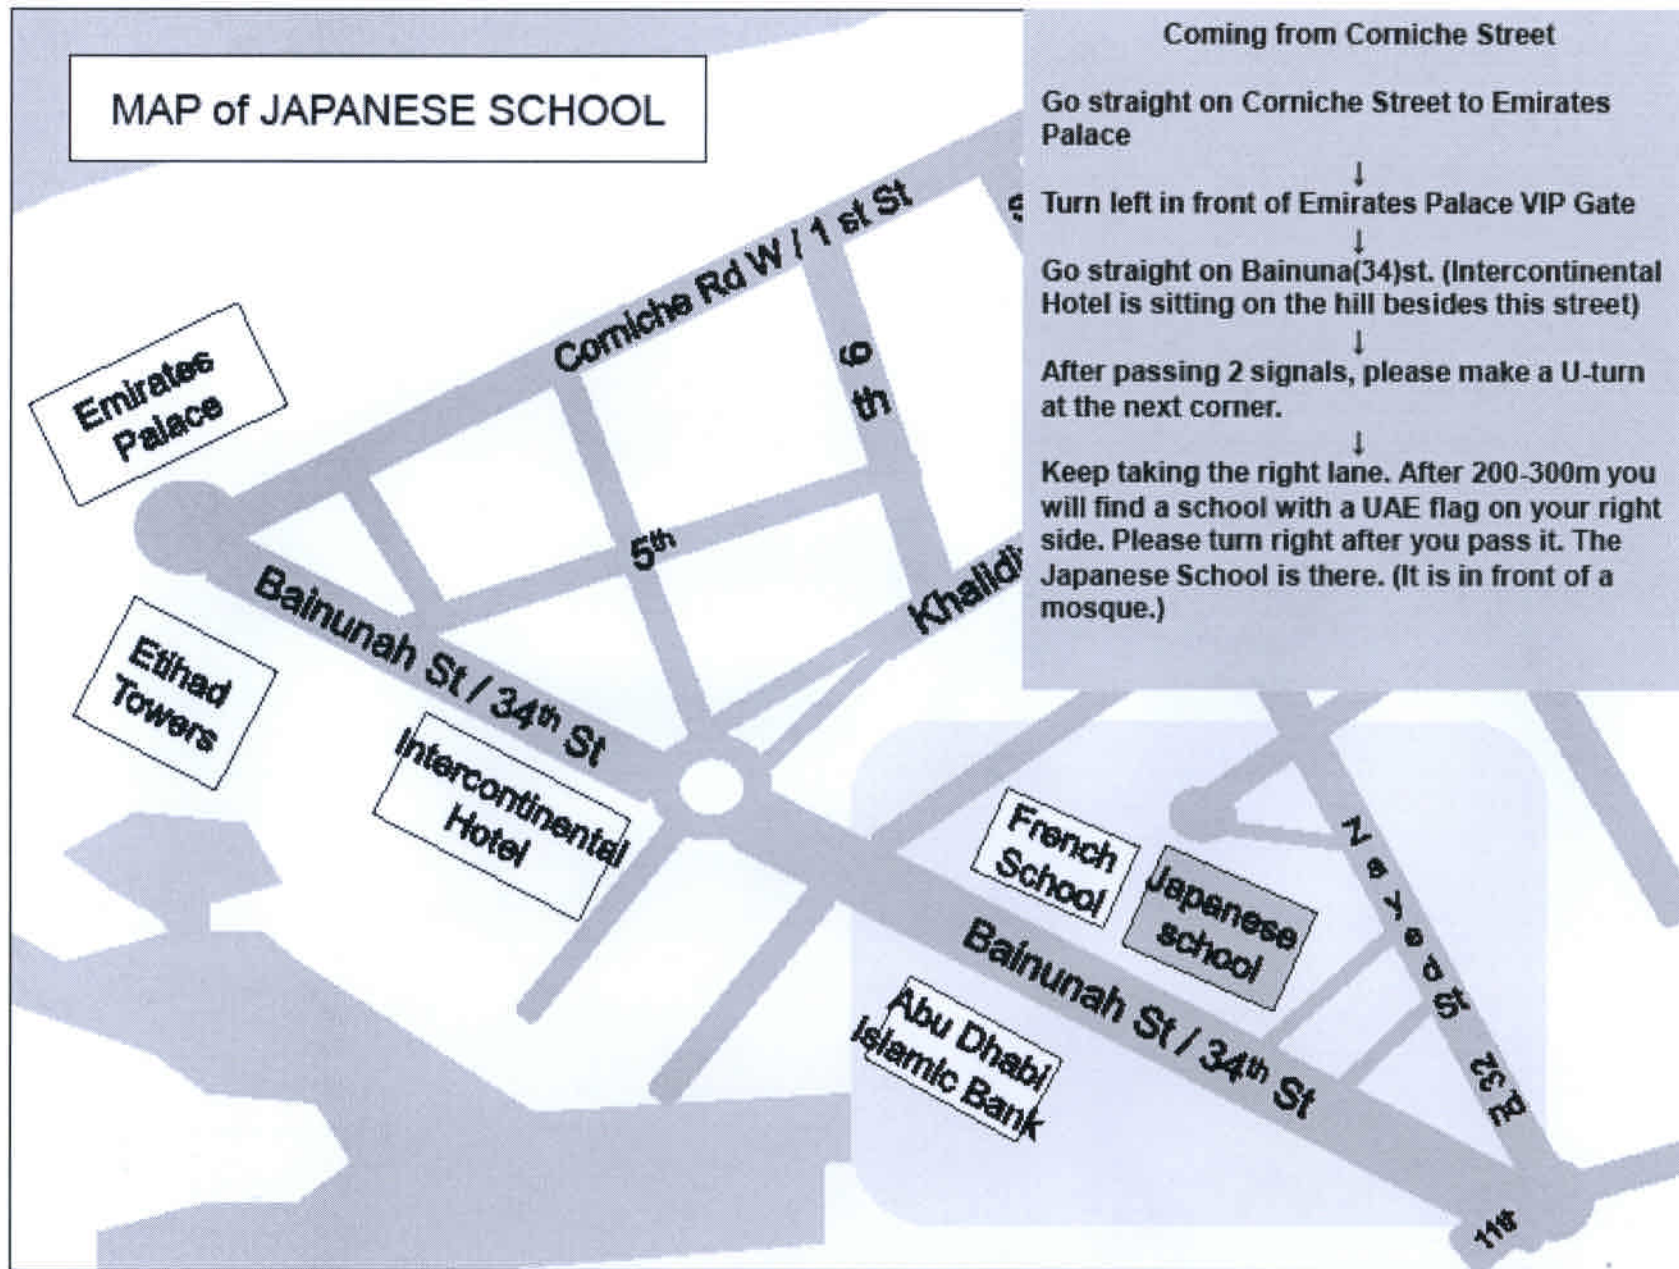

MAP of JAPANESE SCHOOL

Coming from Corniche Street

Go straight on Corniche Street to Emirates Palace

↓
Turn left in front of Emirates Palace VIP Gate

↓
Go straight on Bainuna(34)st. (Intercontinental Hotel is sitting on the hill besides this street)

↓
After passing 2 signals, please make a U-turn at the next corner.

↓
Keep taking the right lane. After 200-300m you will find a school with a UAE flag on your right side. Please turn right after you pass it. The Japanese School is there. (It is in front of a mosque.)